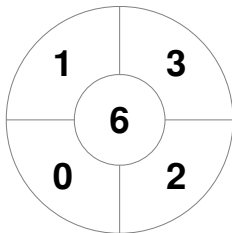

EuroHockey Indoor Championship Women 2024

8 - 11 Feb 2024

Berlin (GER)

Match Statistics

Match #	Date	Time	Pool / Class	Pitch
4	08 Feb 2024	13:45	Pool A	Pitch 1

Germany
GK Subs ____   ____

Full Time	4 - 2
Third Period	3 - 0
Half-time	2 - 0
First Period	0 - 0

Spain
GK Subs ____   ____

Penalty Corners

GER