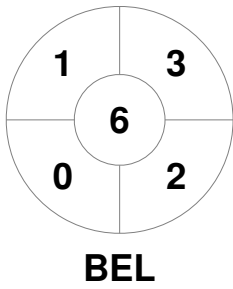

## Match Statistics

Match #	Date	Time	Pool / Class	Pitch
3	08 Feb 2024	12:30	Pool A	Pitch 1

<b>Belgium</b>			
GK Subs			

Full Time	4 - 2
Third Period	3 - 2
Half-time	2 - 1
First Period	0 - 0

<b>Türkiye</b>			
GK Subs	39		

### Circle Entries