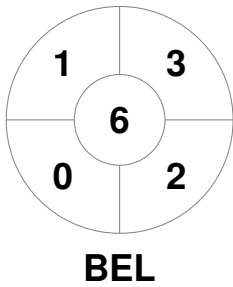

EuroHockey Indoor Championship Women 2024

8 - 11 Feb 2024

Berlin (GER)

Match Statistics

Match #	Date	Time	Pool / Class	Pitch
3	08 Feb 2024	12:30	Pool A	Pitch 1

Belgium
GK Subs <input style="width: 20px;" type="text"/> <input style="width: 20px;" type="text"/>

Full Time	4 - 2
Third Period	3 - 2
Half-time	2 - 1
First Period	0 - 0

Türkiye
GK Subs <input style="width: 20px;" type="text"/> 39 <input style="width: 20px;" type="text"/>

Penalty Corners

Circle Entries