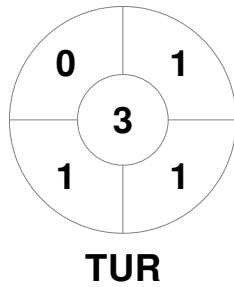

EuroHockey Indoor Championship Women 2024

8 - 11 Feb 2024

Berlin (GER)

Match Statistics

Match #	Date	Time	Pool / Class	Pitch
3	08 Feb 2024	12:30	Pool A	Pitch 1

Belgium
GK Subs <input style="width: 20px;" type="text"/> <input style="width: 20px;" type="text"/>

Full Time	4 - 2
Third Period	3 - 2
Half-time	2 - 1
First Period	0 - 0

Türkiye
GK Subs <input style="width: 20px;" type="text"/> 39 <input style="width: 20px;" type="text"/>

Penalty Corners

Circle Entries