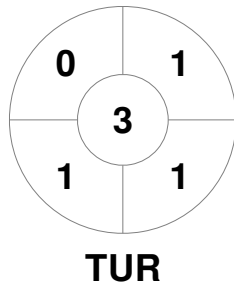

## Match Statistics

Match #	Date	Time	Pool / Class	Pitch
3	08 Feb 2024	12:30	Pool A	Pitch 1

<b>Belgium</b>			
GK Subs			

Full Time	4 - 2
Third Period	3 - 2
Half-time	2 - 1
First Period	0 - 0

<b>Türkiye</b>			
GK Subs	39		

### Circle Entries