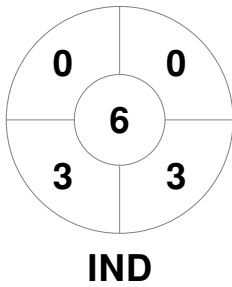

Match Statistics

Match #	Date	Time	Pool / Class	Pitch
W22	05 Oct 2023	16:00	Semifinal 1	Pitch 1

India

Full Time	0 - 4
Third Period	0 - 2
Half-time	0 - 1
First Period	0 - 0

China

Penalty Corners

Circle Entries

Shots

Shots on Target

Possession %