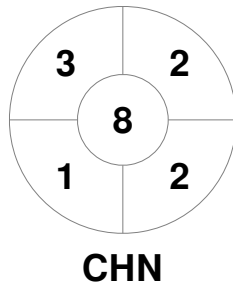

Match Statistics

Match #	Date	Time	Pool / Class	Pitch
W22	05 Oct 2023	16:00	Semifinal 1	Pitch 1

India

Full Time	0 - 4
Third Period	0 - 2
Half-time	0 - 1
First Period	0 - 0

China

Penalty Corners

Circle Entries