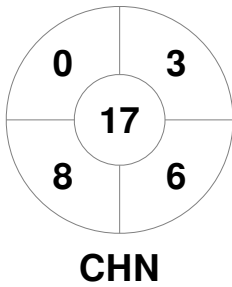

Match Statistics

Match #	Date	Time	Pool / Class	Pitch
W16	01 Oct 2023	18:30	Pool B	Pitch 1

China	Full Time	0 - 2	Japan
	Third Period	0 - 2	
	Half-time	0 - 1	
	First Period	0 - 0	

Penalty Corners

Circle Entries