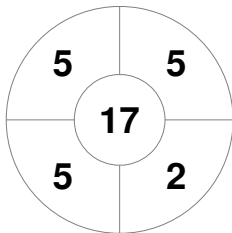

Match Statistics

Match #	Date	Time	Pool / Class	Pitch
W04	25 Sep 2023	18:30	Pool B	Pitch 1

China

Full Time	20 - 0
Third Period	16 - 0
Half-time	11 - 0
First Period	6 - 0

Indonesia

Penalty Corners

CHN

INA

Circle Entries

CHN

INA

Shots

CHN

INA

Shots on Target

CHN