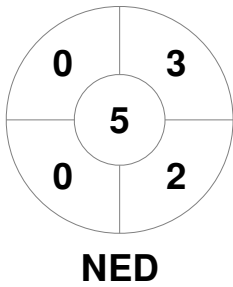

Match Statistics

Match #	Date	Time	Pool / Class	Pitch
28	22 Feb 2024	19:30	RR	InD - Pitch 1

Netherlands

Full Time	4 - 3
Third Period	4 - 1
Half-time	2 - 1
First Period	1 - 1

Spain

Penalty Corners

Circle Entries

Shots

Shots on Target

Possession %