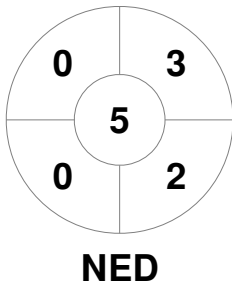

Match Statistics

Match #	Date	Time	Pool / Class	Pitch
28	22 Feb 2024	19:30	RR	InD - Pitch 1

Netherlands

Full Time	4 - 3
Third Period	4 - 1
Half-time	2 - 1
First Period	1 - 1

Spain

Penalty Corners

Circle Entries

Shots

Shots on Target

Possession %