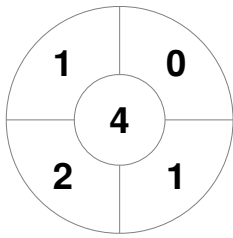

Match Statistics

Match #	Date	Time	Pool / Class	Pitch
M25	10 Jun 2023	15:30	Semi-Final 2	Pitch 1

China	Full Time	0 - 2	Korea
	Third Period	0 - 2	
	Half-time	0 - 2	
	First Period	0 - 1	

Penalty Corners

CHN

KOR

CHN

KOR

Circle Entries

Shots

CHN

KOR

CHN