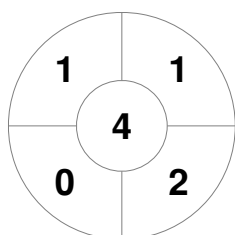

2022 Indoor Test matches NAM v RSA (W)
 28 - 30 Oct 2022
 Windhoek

Match Statistics

Match #	Date	Time	Pool / Class	Pitch
1	28 Oct 2022	10:30		Rsa - Pitch 1

Namibia			<table border="1"> <tr><td>Full Time</td><td align="center">2 - 0</td></tr> <tr><td>Third Period</td><td align="center">0 - 0</td></tr> <tr><td>Half-time</td><td align="center">0 - 0</td></tr> <tr><td>First Period</td><td align="center">0 - 0</td></tr> </table>	Full Time	2 - 0	Third Period	0 - 0	Half-time	0 - 0	First Period	0 - 0	South Africa		
Full Time	2 - 0													
Third Period	0 - 0													
Half-time	0 - 0													
First Period	0 - 0													
GK Subs				GK Subs										

Penalty Corners

NAM

RSA

NAM

RSA

Circle Entries

Shots

NAM