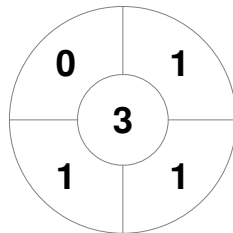

**Match Statistics**

Match #	Date	Time	Pool / Class	Pitch
2	01 Sep 2022	16:00	RR	Pitch 1

Zimbabwe

Full Time	2 - 2
Third Period	1 - 1
Half-time	1 - 1
First Period	1 - 0

Namibia

**Penalty Corners**

ZIM

NAM

**Circle Entries**

ZIM

NAM

**Shots**

ZIM

NAM

**Shots on Target**

ZIM