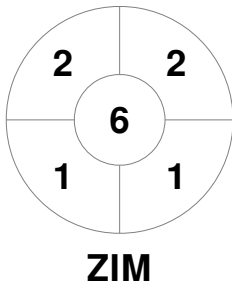

Match Statistics

Match #	Date	Time	Pool / Class	Pitch
1	31 Aug 2022	16:00	RR	Pitch 1

Zimbabwe	Full Time	6 - 1	Malawi
	Third Period	5 - 1	
	Half-time	3 - 0	
	First Period	1 - 0	

Penalty Corners

Circle Entries

Shots

Shots on Target

Possession %