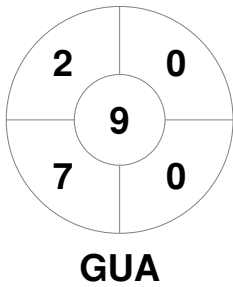

**Guatemala**

Full Time	<b>4 - 0</b>
Third Period	<b>3 - 0</b>
Half-time	<b>1 - 0</b>
First Period	<b>1 - 0</b>

**El Salvador**

**Penalty Corners**

**Circle Entries**

**Shots**

**Shots on Target**

**Possession %**