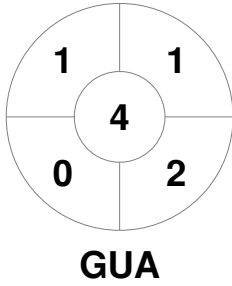

**Guatemala**

Full Time	<b>0 - 0</b>
Third Period	<b>0 - 0</b>
Half-time	<b>0 - 0</b>
First Period	<b>0 - 0</b>

**Panama**

**Penalty Corners**

**Circle Entries**

**Shots**

**Shots on Target**

**Possession %**