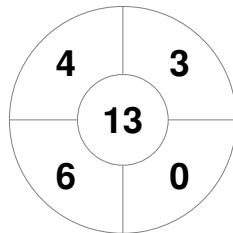

New Zealand

|              |       |
|--------------|-------|
| Full Time    | 2 - 5 |
| Third Period | 2 - 3 |
| Half-time    | 1 - 3 |
| First Period | 0 - 1 |

China

Penalty Corners

NZL

CHN

Circle Entries