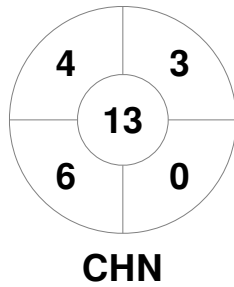

Match Statistics

Match #	Date	Time	Pool / Class	Pitch
24	26 Feb 2023	15:10	RR	NHCW - Pitch 1

New Zealand	Full Time	2 - 5	China
	Third Period	2 - 3	
	Half-time	1 - 3	
	First Period	0 - 1	

Penalty Corners

Circle Entries