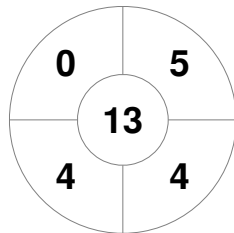

Match Statistics

Match #	Date	Time	Pool / Class	Pitch
22	24 Feb 2023	16:10	RR	Wellington, New Zealand

United States	Full Time	2 - 0	China
	Third Period	2 - 0	
	Half-time	1 - 0	
	First Period	0 - 0	

Penalty Corners

USA

CHN

Circle Entries

USA

CHN

Shots

USA

CHN