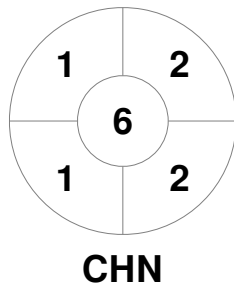

Match Statistics

Match #	Date	Time	Pool / Class	Pitch
20	19 Feb 2023	15:10	RR	NHCW - Pitch 1

New Zealand	Full Time	1 - 1	China
	Third Period	1 - 1	
	Half-time	0 - 0	
	First Period	0 - 0	
	Shootout	1 - 2	

Penalty Corners

Circle Entries

Shots

Shots on Target

Possession %