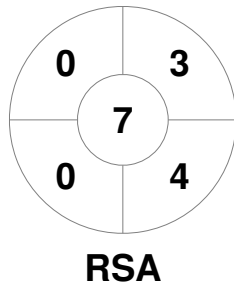

Match Statistics

Match #	Date	Time	Pool / Class	Pitch
23	06 Aug 2022	18:00	Semi-final 1	

India

Full Time	3 - 2
Third Period	2 - 1
Half-time	2 - 0
First Period	0 - 0

South Africa

Penalty Corners

Circle Entries

Shots

Shots on Target

Possession %