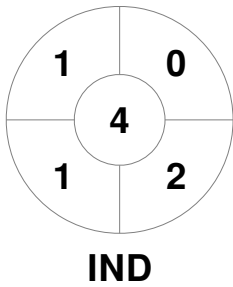

Match Statistics

Match #	Date	Time	Pool / Class	Pitch
23	06 Aug 2022	18:00	Semi-final 1	

India

Full Time	3 - 2
Third Period	2 - 1
Half-time	2 - 0
First Period	0 - 0

South Africa

Penalty Corners

Circle Entries

Shots

Shots on Target

Possession %