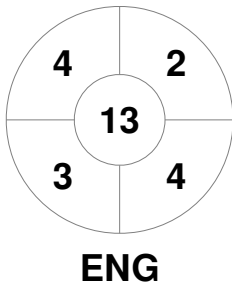

Match Statistics

Match #	Date	Time	Pool / Class	Pitch
1	29 Jul 2022	19:00	Pool B	

England

Full Time	6 - 0
Third Period	5 - 0
Half-time	3 - 0
First Period	1 - 0

Ghana

Penalty Corners

Circle Entries

Shots