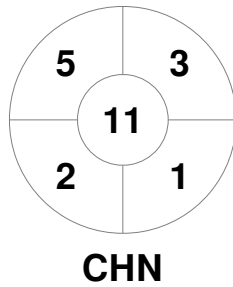

Match Statistics

Match #	Date	Time	Pool / Class	Pitch
34	12 Jul 2022	14:30	9th - 12th	WHS A - Pitch 1

Ireland

Full Time	1 - 3
Third Period	0 - 1
Half-time	0 - 1
First Period	0 - 1

China

Penalty Corners

Circle Entries