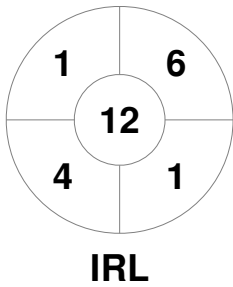

Match Statistics

| Match # | Date | Time | Pool / Class | Pitch |
|---------|-------------|-------|--------------|-----------------|
| 27 | 10 Jul 2022 | 13:00 | 9th - 16th | WHS A - Pitch 1 |

Ireland

| | |
|--------------|-------|
| Full Time | 2 - 0 |
| Third Period | 2 - 0 |
| Half-time | 1 - 0 |
| First Period | 0 - 0 |

South Africa

Penalty Corners

Circle Entries

Shots

Shots on Target

Possession %