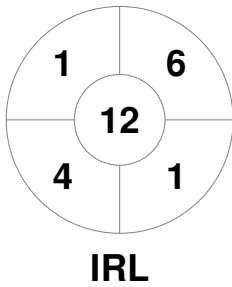

Match Statistics

Match #	Date	Time	Pool / Class	Pitch
27	10 Jul 2022	13:00	9th - 16th	WHS A - Pitch 1

Ireland

Full Time	2 - 0
Third Period	2 - 0
Half-time	1 - 0
First Period	0 - 0

South Africa

Penalty Corners

Circle Entries

Shots

Shots on Target

Possession %