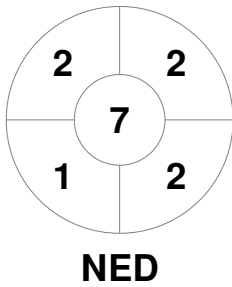

**Match Statistics**

Match #	Date	Time	Pool / Class	Pitch
19	06 Jul 2022	19:30	Pool A	WHS A - Pitch 1

**Netherlands**

Full Time	3 - 1
Third Period	2 - 1
Half-time	1 - 1
First Period	1 - 0

**Chile**

**Penalty Corners**

**Circle Entries**

**Shots**

**Shots on Target**

**Possession %**