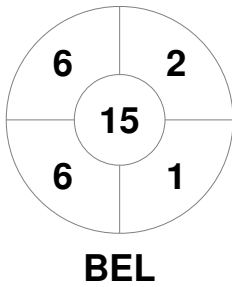

Match Statistics

Match #	Date	Time	Pool / Class	Pitch
7	03 Jul 2022	15:00	Pool D	esp - Pitch 1

Belgium

Full Time	4 - 1
Third Period	2 - 1
Half-time	2 - 1
First Period	0 - 0

South Africa

Penalty Corners

Circle Entries

Shots

Shots on Target

Possession %