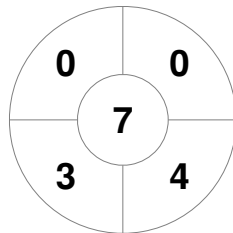

Match Statistics

Match #	Date	Time	Pool / Class	Pitch
2	02 Jul 2022	14:00	Pool B	WHSA - Pitch 1

New Zealand

Full Time	2 - 2
Third Period	1 - 2
Half-time	1 - 0
First Period	0 - 0

China

Penalty Corners

NZL

CHN

Circle Entries

NZL

CHN

Shots

NZL

CHN

Shots on Target

NZL