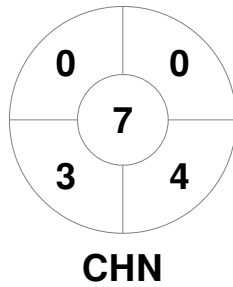

Match Statistics

Match #	Date	Time	Pool / Class	Pitch
2	02 Jul 2022	14:00	Pool B	WHS A - Pitch 1

New Zealand

Full Time	2 - 2
Third Period	1 - 2
Half-time	1 - 0
First Period	0 - 0

China

Penalty Corners

Circle Entries