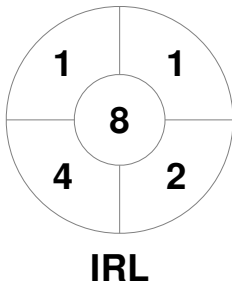

Match Statistics

Match #	Date	Time	Pool / Class	Pitch
10	02 Apr 2022	17:00	Pool B	

Ireland

Full Time	1 - 2
Third Period	1 - 2
Half-time	1 - 1
First Period	1 - 1

England

Penalty Corners

Circle Entries

Shots