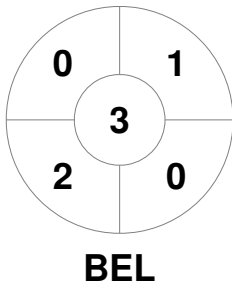

## Match Statistics

| Match # | Date        | Time  | Pool / Class | Pitch   |
|---------|-------------|-------|--------------|---------|
| 09      | 22 Jan 2022 | 12:30 | Pool A       | Pitch 1 |

| Belgium |    |
|---------|----|
| GK Subs | 39 |

### Circle Entries