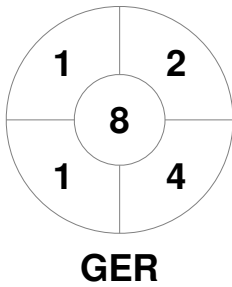

Match Statistics

| Match # | Date | Time | Pool / Class | Pitch |
|---------|-------------|-------|--------------|---------------|
| 43 | 22 May 2022 | 11:30 | RR | ERS - Pitch 1 |

Germany

| | |
|--------------|-------|
| Full Time | 1 - 3 |
| Third Period | 1 - 3 |
| Half-time | 1 - 2 |
| First Period | 0 - 2 |

Argentina

Penalty Corners

Circle Entries

Shots

Shots on Target

Possession %