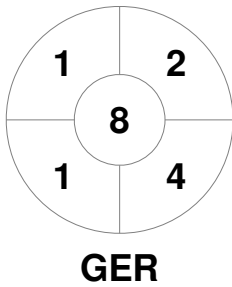

Match Statistics

Match #	Date	Time	Pool / Class	Pitch
43	22 May 2022	11:30	RR	ERS - Pitch 1

Germany

Full Time	1 - 3
Third Period	1 - 3
Half-time	1 - 2
First Period	0 - 2

Argentina

Penalty Corners

Circle Entries

Shots

Shots on Target

Possession %