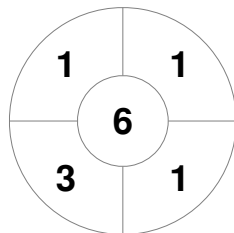

Match Statistics

Match #	Date	Time	Pool / Class	Pitch
30	24 Apr 2022	14:00	RR	KSSCH - Pitch 1

United States

Full Time	2 - 2
Third Period	2 - 0
Half-time	2 - 0
First Period	1 - 0
Shootout	1 - 3

England

Penalty Corners

USA

ENG

Circle Entries

USA

ENG

Shots

USA

ENG