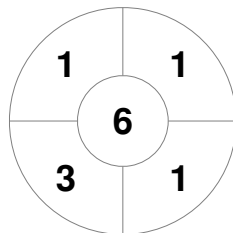

Match Statistics

Match #	Date	Time	Pool / Class	Pitch
30	24 Apr 2022	14:00	RR	KSSCH - Pitch 1

United States	Full Time	2 - 2	England
	Third Period	2 - 0	
	Half-time	2 - 0	
	First Period	1 - 0	
	Shootout	1 - 3	

Penalty Corners

USA

ENG

Circle Entries

USA

ENG

Shots

USA