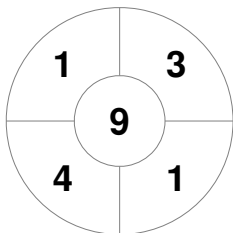

Match Statistics

Match #	Date	Time	Pool / Class	Pitch
38	24 Apr 2022	16:00	RR	CE - Pitch 1

Argentina	Full Time	2 - 2	South Africa
	Third Period	1 - 2	
	Half-time	1 - 0	
	First Period	0 - 0	
	Shootout	2 - 1	

Penalty Corners

ARG

RSA

Circle Entries

ARG

RSA

Shots

ARG