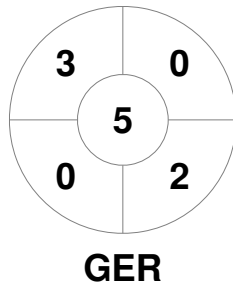

Match Statistics

Match #	Date	Time	Pool / Class	Pitch
35	10 Apr 2022	15:45	Semi-Final	

England

Full Time	0 - 8
Third Period	0 - 6
Half-time	0 - 4
First Period	0 - 3

Germany

Penalty Corners

Circle Entries

Shots