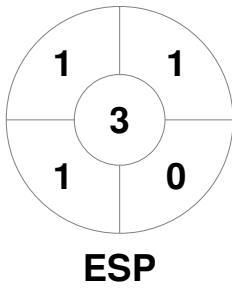

Match Statistics

Match #	Date	Time	Pool / Class	Pitch
5	04 Feb 2022	11:00	RR	EB - Pitch 1

Spain

Full Time	1 - 6
Third Period	0 - 4
Half-time	0 - 2
First Period	0 - 0

England

Penalty Corners

Circle Entries

Shots