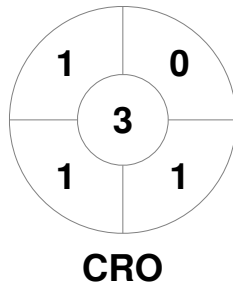

Match Statistics

Match #	Date	Time	Pool / Class	Pitch
20	26 Jan 2020	14:45	Pool A	Pitch 1

Lithuania			<table border="1"> <tr><td>Full Time</td><td>3 - 0</td></tr> <tr><td>Third Period</td><td>3 - 0</td></tr> <tr><td>Half-time</td><td>1 - 0</td></tr> <tr><td>First Period</td><td>0 - 0</td></tr> </table>	Full Time	3 - 0	Third Period	3 - 0	Half-time	1 - 0	First Period	0 - 0	Croatia		
Full Time	3 - 0													
Third Period	3 - 0													
Half-time	1 - 0													
First Period	0 - 0													
GK Subs				GK Subs										

Penalty Corners

Circle Entries

Shots

Shots on Target

Possession %