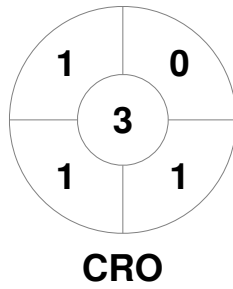

Match Statistics

Match #	Date	Time	Pool / Class	Pitch
20	26 Jan 2020	14:45	Pool A	Pitch 1

Lithuania			<table border="1"> <tr><td>Full Time</td><td>3 - 0</td></tr> <tr><td>Third Period</td><td>3 - 0</td></tr> <tr><td>Half-time</td><td>1 - 0</td></tr> <tr><td>First Period</td><td>0 - 0</td></tr> </table>	Full Time	3 - 0	Third Period	3 - 0	Half-time	1 - 0	First Period	0 - 0	Croatia		
Full Time	3 - 0													
Third Period	3 - 0													
Half-time	1 - 0													
First Period	0 - 0													
GK Subs				GK Subs										

Penalty Corners

Circle Entries

Shots

Shots on Target

Possession %