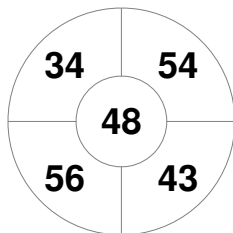

| | |
|--------------|-------|
| Full Time | 1 - 3 |
| Third Period | 1 - 3 |
| Half-time | 1 - 2 |
| First Period | 1 - 0 |

Germany

Penalty Corners

NZL

GER

Circle Entries

NZL

GER

Shots

NZL

GER

Shots on Target

NZL

GER

Possession %

NZL