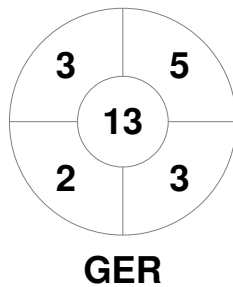

Match Statistics

Match #	Date	Time	Pool / Class	Pitch
23	15 Feb 2019	17:00	RR	NPW - Pitch 1

New Zealand	Full Time	1 - 3	Germany
	Third Period	1 - 3	
	Half-time	1 - 2	
	First Period	1 - 0	

Penalty Corners

Circle Entries

Shots

Shots on Target

Possession %