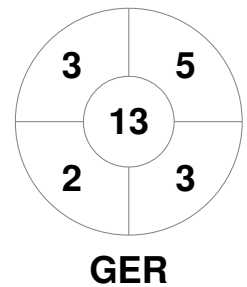

Match Statistics

Match #	Date	Time	Pool / Class	Pitch
23	15 Feb 2019	17:00	RR	NPW - Pitch 1

New Zealand	Full Time	1 - 3	Germany
	Third Period	1 - 3	
	Half-time	1 - 2	
	First Period	1 - 0	

Penalty Corners

Circle Entries

Shots

Shots on Target

Possession %