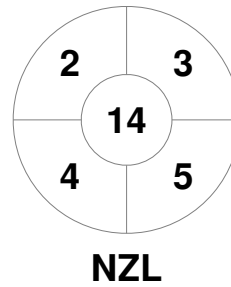

Match Statistics

Match #	Date	Time	Pool / Class	Pitch
23	15 Feb 2019	17:00	RR	NPW - Pitch 1

New Zealand	Full Time	1 - 3	Germany
	Third Period	1 - 3	
	Half-time	1 - 2	
	First Period	1 - 0	

Penalty Corners

Circle Entries

Shots

Shots on Target

Possession %