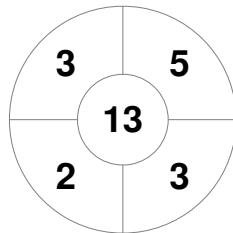

Match Statistics

Match #	Date	Time	Pool / Class	Pitch
23	15 Feb 2019	17:00	RR	Nga Puna Wai Hockey Stadium, Christchurch

New Zealand

Full Time	1 - 3
Third Period	1 - 3
Half-time	1 - 2
First Period	1 - 0

Germany

Penalty Corners

NZL

GER

Circle Entries

NZL

GER

Shots

NZL

GER

Shots on Target

NZL

GER

Possession %

NZL

GER