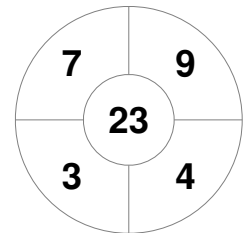

| | |
|--------------|-------|
| Full Time | 1 - 3 |
| Third Period | 1 - 3 |
| Half-time | 1 - 2 |
| First Period | 1 - 0 |

Germany

Penalty Corners

NZL

GER

Circle Entries

NZL

GER