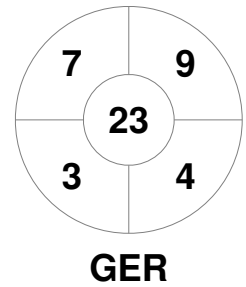

Match Statistics

Match #	Date	Time	Pool / Class	Pitch
23	15 Feb 2019	17:00	RR	NPW - Pitch 1

New Zealand	Full Time	1 - 3	Germany
	Third Period	1 - 3	
	Half-time	1 - 2	
	First Period	1 - 0	

Penalty Corners

Circle Entries

Shots

Shots on Target

Possession %