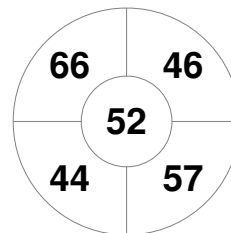

| | |
|--------------|-------|
| Full Time | 1 - 3 |
| Third Period | 1 - 3 |
| Half-time | 1 - 2 |
| First Period | 1 - 0 |

Germany

Penalty Corners

NZL

GER

Circle Entries

NZL

GER

Shots

NZL

GER

Shots on Target

NZL

GER

Possession %

NZL