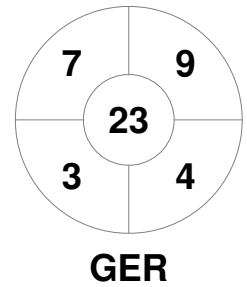

Match Statistics

Match #	Date	Time	Pool / Class	Pitch
23	15 Feb 2019	17:00	RR	NPW - Pitch 1

New Zealand	Full Time	1 - 3	Germany
	Third Period	1 - 3	
	Half-time	1 - 2	
	First Period	1 - 0	

Penalty Corners

Circle Entries

Shots

Shots on Target

Possession %