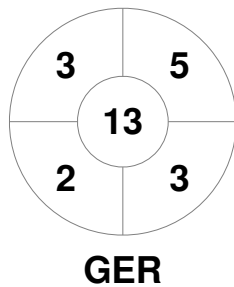

Match Statistics

Match #	Date	Time	Pool / Class	Pitch
23	15 Feb 2019	17:00	RR	NPW - Pitch 1

New Zealand	Full Time	1 - 3	Germany
	Third Period	1 - 3	
	Half-time	1 - 2	
	First Period	1 - 0	

Penalty Corners

Circle Entries

Shots

Shots on Target

Possession %