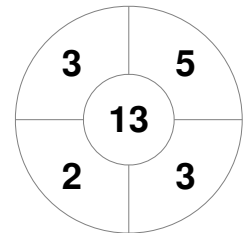

| | |
|--------------|-------|
| Full Time | 1 - 3 |
| Third Period | 1 - 3 |
| Half-time | 1 - 2 |
| First Period | 1 - 0 |

Germany

Penalty Corners

NZL

GER

Circle Entries

NZL

GER

Shots

NZL

GER

Shots on Target

NZL

GER

Possession %

NZL