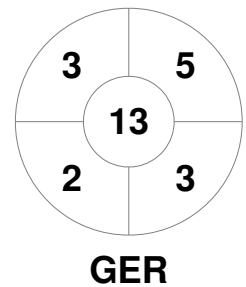

Match Statistics

Match #	Date	Time	Pool / Class	Pitch
23	15 Feb 2019	17:00	RR	NPW - Pitch 1

New Zealand	Full Time	1 - 3	Germany
	Third Period	1 - 3	
	Half-time	1 - 2	
	First Period	1 - 0	

Penalty Corners

Circle Entries

Shots

Shots on Target

Possession %