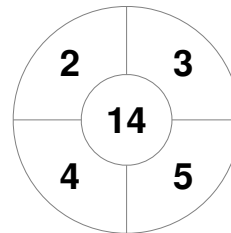

| | |
|--------------|-------|
| Full Time | 1 - 3 |
| Third Period | 1 - 3 |
| Half-time | 1 - 2 |
| First Period | 1 - 0 |

Germany

Penalty Corners

NZL

GER

Circle Entries

NZL

GER