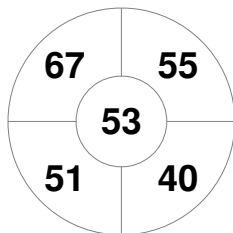

Possession %

ESP