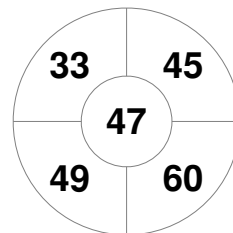

Match Statistics

Match #	Date	Time	Pool / Class	Pitch
15	23 Aug 2019	20:30	Semi Final 1	Pitch 1

Spain

Full Time	2 - 3
Third Period	1 - 2
Half-time	1 - 1
First Period	1 - 0

Germany

Penalty Corners

ESP

GER

ESP

GER

Shots

ESP

GER

ESP

GER

Shots on Target

ESP

GER

Possession %

ESP

GER