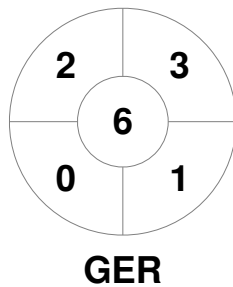

Match Statistics

Match #	Date	Time	Pool / Class	Pitch
15	22 Aug 2019	20:30	Semi Final 1	Pitch 1

Belgium

Full Time	4 - 2
Third Period	1 - 2
Half-time	0 - 2
First Period	0 - 0

Germany

Penalty Corners

Circle Entries

Shots

Shots on Target

Possession %