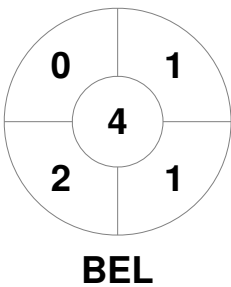

Match Statistics

Match #	Date	Time	Pool / Class	Pitch
15	22 Aug 2019	20:30	Semi Final 1	Pitch 1

Belgium

Full Time	4 - 2
Third Period	1 - 2
Half-time	0 - 2
First Period	0 - 0

Germany

Penalty Corners

Circle Entries

Shots

Shots on Target

Possession %