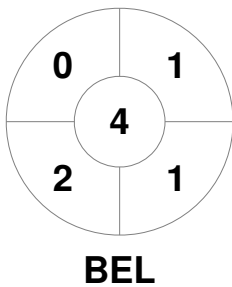

Match Statistics

Match #	Date	Time	Pool / Class	Pitch
15	22 Aug 2019	20:30	Semi Final 1	Pitch 1

Belgium

Full Time	4 - 2
Third Period	1 - 2
Half-time	0 - 2
First Period	0 - 0

Germany

Penalty Corners

Circle Entries

Shots

Shots on Target

Possession %