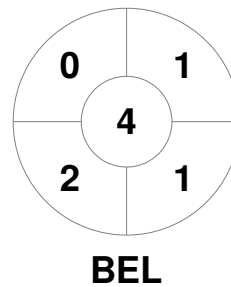

Match Statistics

Match #	Date	Time	Pool / Class	Pitch
15	22 Aug 2019	20:30	Semi Final 1	Pitch 1

Belgium

Full Time	4 - 2
Third Period	1 - 2
Half-time	0 - 2
First Period	0 - 0

Germany

Penalty Corners

Circle Entries

Shots

Shots on Target

Possession %