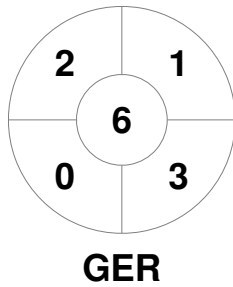

Match Statistics

Match #	Date	Time	Pool / Class	Pitch
15	22 Aug 2019	20:30	Semi Final 1	Pitch 1

Belgium

Full Time	4 - 2
Third Period	1 - 2
Half-time	0 - 2
First Period	0 - 0

Germany

Penalty Corners

Circle Entries

Shots

Shots on Target

Possession %