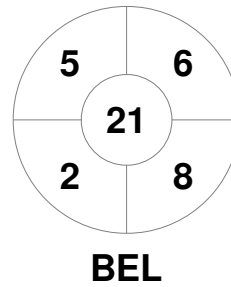

Match Statistics

Match #	Date	Time	Pool / Class	Pitch
15	22 Aug 2019	20:30	Semi Final 1	Pitch 1

Belgium

Full Time	4 - 2
Third Period	1 - 2
Half-time	0 - 2
First Period	0 - 0

Germany

Penalty Corners

Circle Entries

Shots

Shots on Target

Possession %