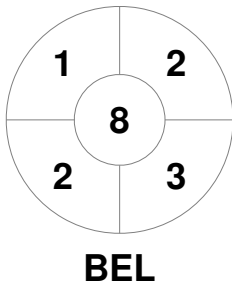

Match Statistics

Match #	Date	Time	Pool / Class	Pitch
15	22 Aug 2019	20:30	Semi Final 1	Pitch 1

Belgium

Full Time	4 - 2
Third Period	1 - 2
Half-time	0 - 2
First Period	0 - 0

Germany

Penalty Corners

Circle Entries

Shots

Shots on Target

Possession %