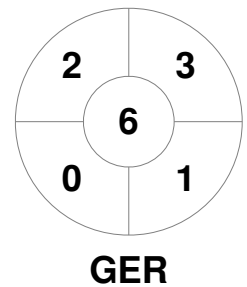

Match Statistics

Match #	Date	Time	Pool / Class	Pitch
15	22 Aug 2019	20:30	Semi Final 1	Pitch 1

Belgium

Full Time	4 - 2
Third Period	1 - 2
Half-time	0 - 2
First Period	0 - 0

Germany

Penalty Corners

Circle Entries

Shots

Shots on Target

Possession %