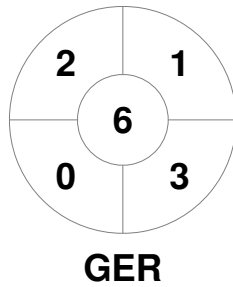

Match Statistics

Match #	Date	Time	Pool / Class	Pitch
15	22 Aug 2019	20:30	Semi Final 1	Pitch 1

Belgium

Full Time	4 - 2
Third Period	1 - 2
Half-time	0 - 2
First Period	0 - 0

Germany

Penalty Corners

Circle Entries

Shots

Shots on Target

Possession %