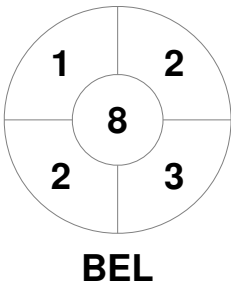

Match Statistics

Match #	Date	Time	Pool / Class	Pitch
15	22 Aug 2019	20:30	Semi Final 1	Pitch 1

Belgium

Full Time	4 - 2
Third Period	1 - 2
Half-time	0 - 2
First Period	0 - 0

Germany

Penalty Corners

Circle Entries

Shots

Shots on Target

Possession %