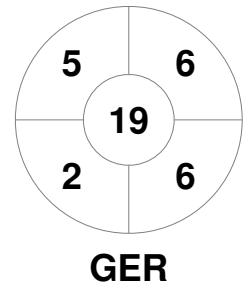

Match Statistics

Match #	Date	Time	Pool / Class	Pitch
15	22 Aug 2019	20:30	Semi Final 1	Pitch 1

Belgium

Full Time	4 - 2
Third Period	1 - 2
Half-time	0 - 2
First Period	0 - 0

Germany

Penalty Corners

Circle Entries

Shots

Shots on Target

Possession %