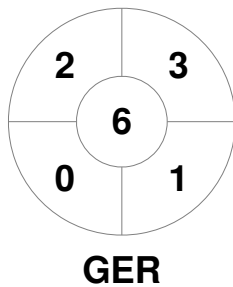

Match Statistics

Match #	Date	Time	Pool / Class	Pitch
15	22 Aug 2019	20:30	Semi Final 1	Pitch 1

Belgium

Full Time	4 - 2
Third Period	1 - 2
Half-time	0 - 2
First Period	0 - 0

Germany

Penalty Corners

Circle Entries

Shots

Shots on Target

Possession %