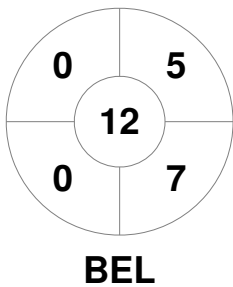

Match Statistics

Match #	Date	Time	Pool / Class	Pitch
12	20 Aug 2019	20:30	Pool A	Pitch 1

Belgium

Full Time	6 - 0
Third Period	6 - 0
Half-time	4 - 0
First Period	2 - 0

Wales

Penalty Corners

Circle Entries

Shots