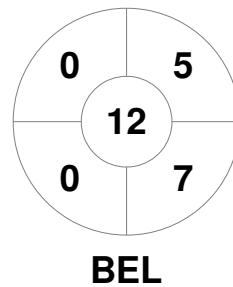

Shots on Target