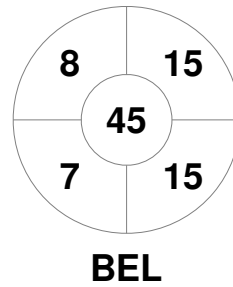

Match Statistics

Match #	Date	Time	Pool / Class	Pitch
12	20 Aug 2019	20:30	Pool A	Pitch 1

Belgium

Full Time	6 - 0
Third Period	6 - 0
Half-time	4 - 0
First Period	2 - 0

Wales

Penalty Corners

Circle Entries

Shots