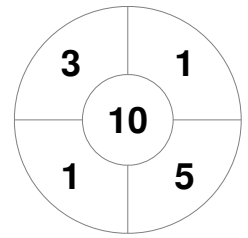

Hero Hockey World League Semi-Final (Men)
15 - 25 Jun 2017
London (ENG)

Match Statistics

Match #	Date	Time	Pool / Class	Pitch
16	19 Jun 2017	20:00	Pool A	

Argentina

Full Time	10 - 0
Third Period	7 - 0
Half-time	4 - 0
First Period	2 - 0

China

Penalty Corners

ARG

CHN

Circle Entries

ARG

CHN

Shots