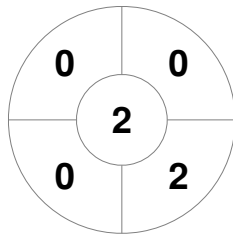

Hero Hockey World League Semi-Final (Men)
15 - 25 Jun 2017
London (ENG)

Match Statistics

Match #	Date	Time	Pool / Class	Pitch
16	19 Jun 2017	20:00	Pool A	

Argentina

Full Time	10 - 0
Third Period	7 - 0
Half-time	4 - 0
First Period	2 - 0

China

Penalty Corners

ARG

CHN

Circle Entries

ARG

CHN

Shots