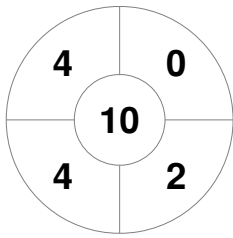

Hero Hockey World League Semi-Final (Men)
15 - 25 Jun 2017
London (ENG)

Match Statistics

Match #	Date	Time	Pool / Class	Pitch
16	19 Jun 2017	20:00	Pool A	

Argentina

Full Time	10 - 0
Third Period	7 - 0
Half-time	4 - 0
First Period	2 - 0

China

Penalty Corners

ARG

CHN

Circle Entries

ARG

CHN

Shots