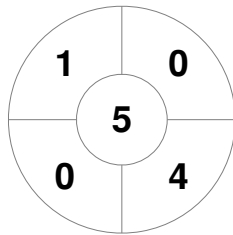

Hero Hockey World League Semi-Final (Men)
15 - 25 Jun 2017
London (ENG)

Match Statistics

Match #	Date	Time	Pool / Class	Pitch
16	19 Jun 2017	20:00	Pool A	

Argentina

Full Time	10 - 0
Third Period	7 - 0
Half-time	4 - 0
First Period	2 - 0

China

Penalty Corners

ARG

CHN

Circle Entries

ARG

CHN

Shots

ARG

CHN

Shots on Target

ARG

CHN

Possession %

ARG

CHN