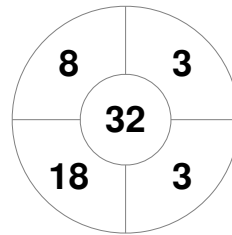

Shots on Target

ARG