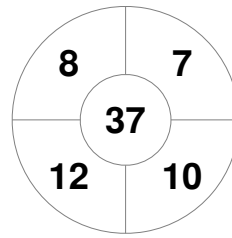

Hero Hockey World League Semi-Final (Men)
15 - 25 Jun 2017
London (ENG)

Match Statistics

Match #	Date	Time	Pool / Class	Pitch
16	19 Jun 2017	20:00	Pool A	

Argentina

Full Time	10 - 0
Third Period	7 - 0
Half-time	4 - 0
First Period	2 - 0

China

Penalty Corners

ARG

CHN

Circle Entries

ARG

CHN

Shots