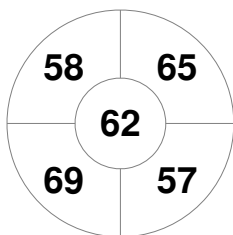

Hero Hockey World League Semi-Final (Men)
15 - 25 Jun 2017
London (ENG)

Match Statistics

Match #	Date	Time	Pool / Class	Pitch
16	19 Jun 2017	20:00	Pool A	

Argentina

Full Time	10 - 0
Third Period	7 - 0
Half-time	4 - 0
First Period	2 - 0

China

Penalty Corners

ARG

CHN

Circle Entries

ARG

CHN

Shots

ARG

CHN

Shots on Target

ARG

CHN

Possession %

ARG

CHN