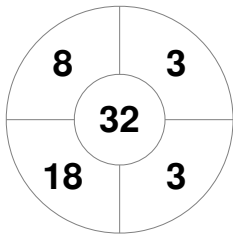

Hero Hockey World League Semi-Final (Men)
15 - 25 Jun 2017
London (ENG)

Match Statistics

Match #	Date	Time	Pool / Class	Pitch
16	19 Jun 2017	20:00	Pool A	

Argentina

Full Time	10 - 0
Third Period	7 - 0
Half-time	4 - 0
First Period	2 - 0

China

Penalty Corners

ARG

CHN

Circle Entries

ARG

CHN

Shots