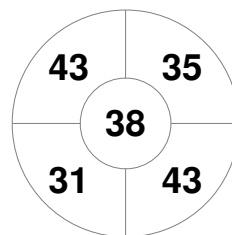

Hero Hockey World League Semi-Final (Men)
15 - 25 Jun 2017
London (ENG)

Match Statistics

Match #	Date	Time	Pool / Class	Pitch
16	19 Jun 2017	20:00	Pool A	

Argentina

Full Time	10 - 0
Third Period	7 - 0
Half-time	4 - 0
First Period	2 - 0

China

Penalty Corners

ARG

CHN

Circle Entries

ARG

CHN

Shots

ARG

CHN

Shots on Target

ARG

CHN

Possession %

ARG

CHN