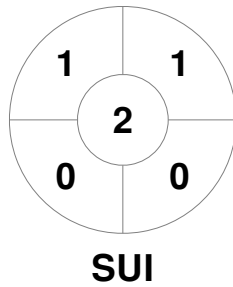

EuroHockey Indoor Championship Women 2024

8 - 11 Feb 2024

Berlin (GER)

Match Statistics

Match #	Date	Time	Pool / Class	Pitch
6	08 Feb 2024	17:15	Pool B	Pitch 1

Austria
GK Subs <table border="1" style="display: inline-table; width: 40px; height: 15px; vertical-align: middle;"></table>

Full Time	3 - 2
Third Period	2 - 1
Half-time	1 - 0
First Period	1 - 0

Switzerland
GK Subs <table border="1" style="display: inline-table; width: 40px; height: 15px; vertical-align: middle;"></table>

Penalty Corners