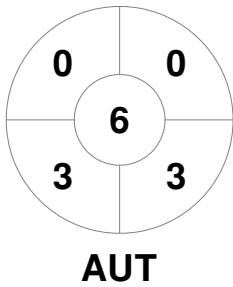

EuroHockey Indoor Championship Women 2024

8 - 11 Feb 2024

Berlin (GER)

Match Statistics

Match #	Date	Time	Pool / Class	Pitch
6	08 Feb 2024	17:15	Pool B	Pitch 1

Austria
GK Subs <table border="1" style="display: inline-table; width: 40px; height: 15px; vertical-align: middle;"></table>

Full Time	3 - 2
Third Period	2 - 1
Half-time	1 - 0
First Period	1 - 0

Switzerland
GK Subs <table border="1" style="display: inline-table; width: 40px; height: 15px; vertical-align: middle;"></table>

Penalty Corners