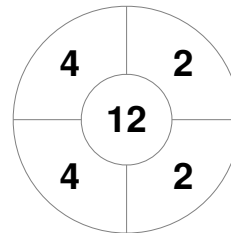

Shots on Target

ENG