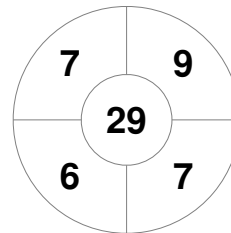

Hero Hockey World League Semi-Final (Men)
15 - 25 Jun 2017
London (ENG)

Match Statistics

Match #	Date	Time	Pool / Class	Pitch
4	15 Jun 2017	20:00	Pool A	

England

Full Time	2 - 0
Third Period	2 - 0
Half-time	2 - 0
First Period	2 - 0

China

Penalty Corners

ENG

CHN

Circle Entries

ENG

CHN

Shots