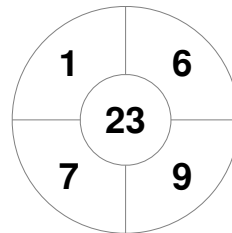

Hero Hockey World League Semi-Final (Men)
15 - 25 Jun 2017
London (ENG)

Match Statistics

Match #	Date	Time	Pool / Class	Pitch
19	20 Jun 2017	18:00	Pool A	

China

Full Time	1 - 5
Third Period	1 - 4
Half-time	0 - 4
First Period	0 - 2

Malaysia

Penalty Corners

CHN

MAS

Circle Entries

CHN

MAS

Shots