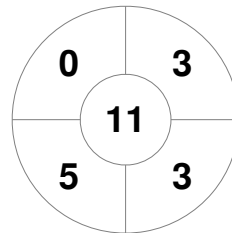

Shots on Target

CHN