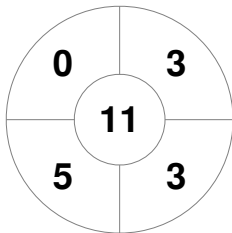

Hero Hockey World League Semi-Final (Men)
15 - 25 Jun 2017
London (ENG)

Match Statistics

Match #	Date	Time	Pool / Class	Pitch
19	20 Jun 2017	18:00	Pool A	

China

Full Time	1 - 5
Third Period	1 - 4
Half-time	0 - 4
First Period	0 - 2

Malaysia

Penalty Corners

CHN

MAS

Circle Entries

CHN

MAS

Shots