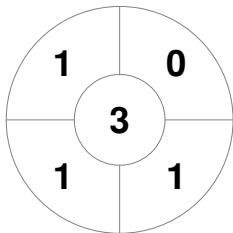

Match Statistics

Match #	Date	Time	Pool / Class	Pitch
1	01 Apr 2022	11:00	Pool B	

England

Full Time	3 - 0
Third Period	2 - 0
Half-time	1 - 0
First Period	1 - 0

South Africa

Penalty Corners

ENG

RSA

Circle Entries

ENG

RSA

Shots

ENG

RSA

Shots on Target

ENG