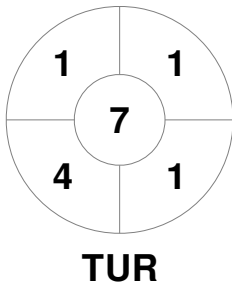

EuroHockey Indoor Championship Women 2024

8 - 11 Feb 2024

Berlin (GER)

Match Statistics

Match #	Date	Time	Pool / Class	Pitch
11	09 Feb 2024	12:30	Pool A	Pitch 1

Türkiye	
GK Subs	36

Full Time	5 - 8
Third Period	4 - 4
Half-time	3 - 4
First Period	1 - 2

Spain	
GK Subs	40

Penalty Corners

Circle Entries

Shots

Shots on Target

Possession %

Technical Delegate: LISKAUSKIENE Jolanta (LTU)