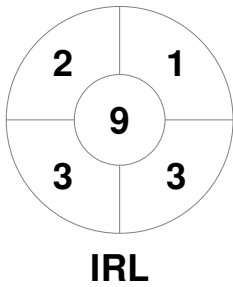

## Match Statistics

Match #	Date	Time	Pool / Class	Pitch
15	11 Feb 2024	11:30	Pool A	Pitch 1

<b>Ireland</b>
GK Subs <table border="1" style="display: inline-table; width: 40px; height: 15px; vertical-align: middle;"></table>

Full Time	<b>5 - 1</b>
Third Period	<b>0 - 1</b>
Half-time	<b>0 - 1</b>
First Period	<b>0 - 0</b>

<b>Lithuania</b>
GK Subs <table border="1" style="display: inline-table; width: 40px; height: 15px; vertical-align: middle;"></table>

### Circle Entries