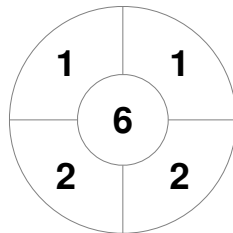

EuroHockey Indoor Championship Women 2024

8 - 11 Feb 2024

Berlin (GER)

Match Statistics

Match #	Date	Time	Pool / Class	Pitch
21	10 Feb 2024	15:45	5th-8th place (M21)	Pitch 1

Czechia
GK Subs

Full Time	4 - 0
Third Period	2 - 0
Half-time	1 - 0
First Period	0 - 0

Switzerland
GK Subs 31

Penalty Corners

CZE

SUI

Circle Entries

CZE

SUI

Shots

CZE

SUI

Shots on Target

CZE

SUI

Possession %

CZE

SUI