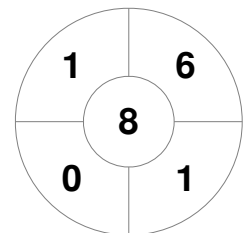

Hero Hockey World League Semi-Final (Men)
15 - 25 Jun 2017
London (ENG)

Match Statistics

Match #	Date	Time	Pool / Class	Pitch
9	17 Jun 2017	16:00	Pool A	

England

Full Time	7 - 3
Third Period	5 - 2
Half-time	2 - 2
First Period	2 - 0

Malaysia

Penalty Corners

ENG

MAS

Circle Entries

ENG

MAS

Shots

ENG

MAS

Shots on Target

ENG

MAS

Possession %

ENG

MAS