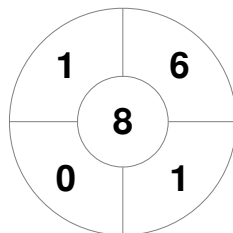

Hero Hockey World League Semi-Final (Men)
15 - 25 Jun 2017
London (ENG)

Match Statistics

Match #	Date	Time	Pool / Class	Pitch
9	17 Jun 2017	16:00	Pool A	

England

Full Time	7 - 3
Third Period	5 - 2
Half-time	2 - 2
First Period	2 - 0

Malaysia

Penalty Corners

ENG

MAS

Circle Entries

ENG

MAS

Shots

ENG

MAS

Shots on Target

ENG

MAS

Possession %

ENG

MAS