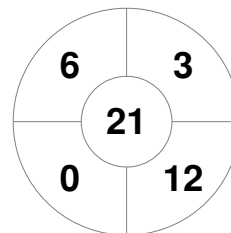

Shots on Target

ENG