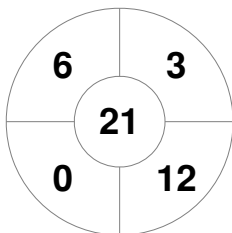

Hero Hockey World League Semi-Final (Men)
15 - 25 Jun 2017
London (ENG)

Match Statistics

Match #	Date	Time	Pool / Class	Pitch
9	17 Jun 2017	16:00	Pool A	

England

Full Time	7 - 3
Third Period	5 - 2
Half-time	2 - 2
First Period	2 - 0

Malaysia

Penalty Corners

ENG

MAS

Circle Entries

ENG

MAS

Shots