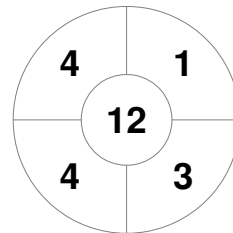

Hero Hockey World League Semi-Final (Men)
15 - 25 Jun 2017
London (ENG)

Match Statistics

Match #	Date	Time	Pool / Class	Pitch
7	17 Jun 2017	12:00	Pool A	

China

Full Time	5 - 2
Third Period	4 - 2
Half-time	3 - 1
First Period	3 - 1

Korea

Penalty Corners

CHN

KOR

Circle Entries

CHN

KOR

Shots