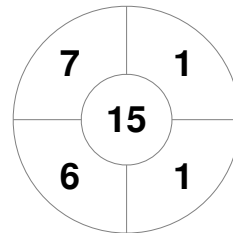

Shots on Target

CHN