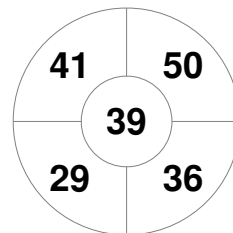

Hero Hockey World League Semi-Final (Men)
15 - 25 Jun 2017
London (ENG)

Match Statistics

Match #	Date	Time	Pool / Class	Pitch
7	17 Jun 2017	12:00	Pool A	

China

Full Time	5 - 2
Third Period	4 - 2
Half-time	3 - 1
First Period	3 - 1

Korea

Penalty Corners

CHN

KOR

Circle Entries

CHN

KOR

Shots

CHN

KOR

Shots on Target

CHN

KOR

Possession %

CHN

KOR