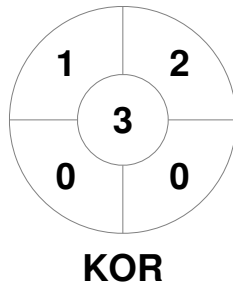

Hero Hockey World League Semi-Final (Men)
15 - 25 Jun 2017
London (ENG)

Match Statistics

Match #	Date	Time	Pool / Class	Pitch
7	17 Jun 2017	12:00	Pool A	

China	Full Time	5 - 2	Korea
	Third Period	4 - 2	
	Half-time	3 - 1	
	First Period	3 - 1	

Penalty Corners

Circle Entries

Shots

Shots on Target

Possession %