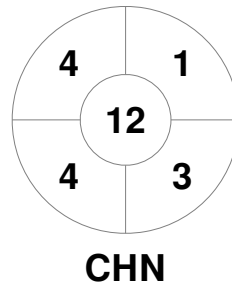

Hero Hockey World League Semi-Final (Men)
15 - 25 Jun 2017
London (ENG)

Match Statistics

Match #	Date	Time	Pool / Class	Pitch
7	17 Jun 2017	12:00	Pool A	

China	Full Time	5 - 2	Korea
	Third Period	4 - 2	
	Half-time	3 - 1	
	First Period	3 - 1	

Penalty Corners

Circle Entries

Shots

Shots on Target

Possession %