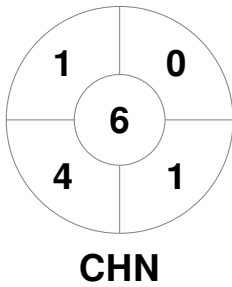

Hero Hockey World League Semi-Final (Men)
15 - 25 Jun 2017
London (ENG)

Match Statistics

Match #	Date	Time	Pool / Class	Pitch
7	17 Jun 2017	12:00	Pool A	

China	Full Time	5 - 2	Korea
	Third Period	4 - 2	
	Half-time	3 - 1	
	First Period	3 - 1	

Penalty Corners

Circle Entries

Shots

Shots on Target

Possession %