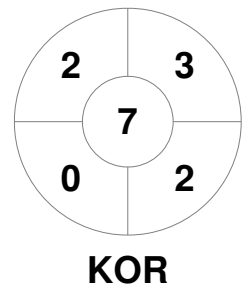

Hero Hockey World League Semi-Final (Men)
15 - 25 Jun 2017
London (ENG)

Match Statistics

Match #	Date	Time	Pool / Class	Pitch
7	17 Jun 2017	12:00	Pool A	

China	Full Time	5 - 2	Korea
	Third Period	4 - 2	
	Half-time	3 - 1	
	First Period	3 - 1	

Penalty Corners

Circle Entries

Shots

Shots on Target

Possession %