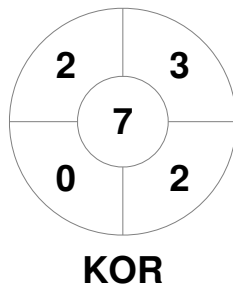

Hero Hockey World League Semi-Final (Men)
15 - 25 Jun 2017
London (ENG)

Match Statistics

Match #	Date	Time	Pool / Class	Pitch
7	17 Jun 2017	12:00	Pool A	

China	Full Time	5 - 2	Korea
	Third Period	4 - 2	
	Half-time	3 - 1	
	First Period	3 - 1	

Penalty Corners

Circle Entries

Shots

Shots on Target

Possession %