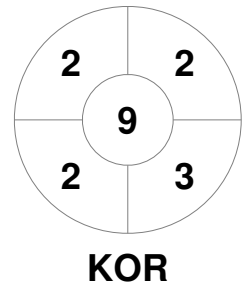

Hero Hockey World League Semi-Final (Men)
15 - 25 Jun 2017
London (ENG)

Match Statistics

Match #	Date	Time	Pool / Class	Pitch
7	17 Jun 2017	12:00	Pool A	

China	Full Time	5 - 2	Korea
	Third Period	4 - 2	
	Half-time	3 - 1	
	First Period	3 - 1	

Penalty Corners

Circle Entries

Shots

Shots on Target

Possession %