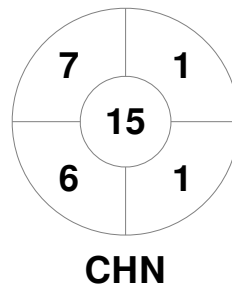

Hero Hockey World League Semi-Final (Men)
15 - 25 Jun 2017
London (ENG)

Match Statistics

Match #	Date	Time	Pool / Class	Pitch
7	17 Jun 2017	12:00	Pool A	

China	Full Time	5 - 2	Korea
	Third Period	4 - 2	
	Half-time	3 - 1	
	First Period	3 - 1	

Penalty Corners

Circle Entries

Shots

Shots on Target

Possession %