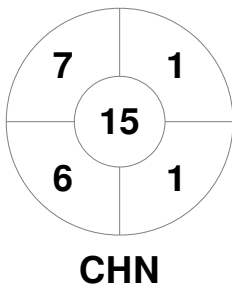

Hero Hockey World League Semi-Final (Men)
15 - 25 Jun 2017
London (ENG)

Match Statistics

Match #	Date	Time	Pool / Class	Pitch
7	17 Jun 2017	12:00	Pool A	

China	Full Time	5 - 2	Korea
	Third Period	4 - 2	
	Half-time	3 - 1	
	First Period	3 - 1	

Penalty Corners

Circle Entries

Shots

Shots on Target

Possession %