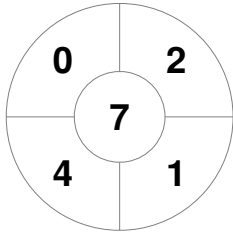

Hero Hockey World League Semi-Final (Men)  
15 - 25 Jun 2017  
London (ENG)

Match Statistics

Match #	Date	Time	Pool / Class	Pitch
15	19 Jun 2017	18:00	Pool A	

Korea

Full Time	0 - 1
Third Period	0 - 1
Half-time	0 - 0
First Period	0 - 0

Malaysia

Penalty Corners

KOR

MAS

Circle Entries

KOR

MAS

Shots