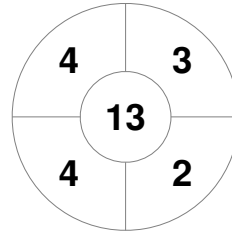

Hero Hockey World League Semi-Final (Men)  
15 - 25 Jun 2017  
London (ENG)

Match Statistics

Match #	Date	Time	Pool / Class	Pitch
15	19 Jun 2017	18:00	Pool A	

Korea

Full Time	0 - 1
Third Period	0 - 1
Half-time	0 - 0
First Period	0 - 0

Malaysia

Penalty Corners

KOR

MAS

Circle Entries

KOR

MAS

Shots