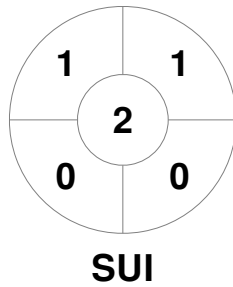

EuroHockey Indoor Championship Women 2024

8 - 11 Feb 2024

Berlin (GER)

Match Statistics

Match #	Date	Time	Pool / Class	Pitch
6	08 Feb 2024	17:15	Pool B	Pitch 1

Austria
GK Subs <table style="display: inline-table; border: none;"><tr><td style="width: 20px; height: 15px; border: 1px solid black;"></td><td style="width: 20px; height: 15px; border: 1px solid black;"></td></tr></table>

Full Time	3 - 2
Third Period	2 - 1
Half-time	1 - 0
First Period	1 - 0

Switzerland
GK Subs <table style="display: inline-table; border: none;"><tr><td style="width: 20px; height: 15px; border: 1px solid black;"></td><td style="width: 20px; height: 15px; border: 1px solid black;"></td><td style="width: 20px; height: 15px; border: 1px solid black;"></td></tr></table> 35

Penalty Corners